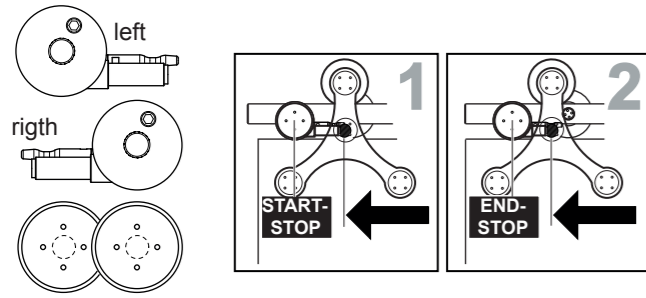

1 Set sliding door fittings Tritec

2 Guide rail

3 Door stoppers Soft-Tec

4 Trolley complete

5 Wall fixtures
(without screws and dowels, at construction site)

* not included in scope of delivey

6 Special tool

7 Bottom guide 8-12 mm

(without screws and dowels, at construction site)

! Comply with all general safety regulations when installing the sliding door fittings!

Installation to be completed by qualified licensed contractor.